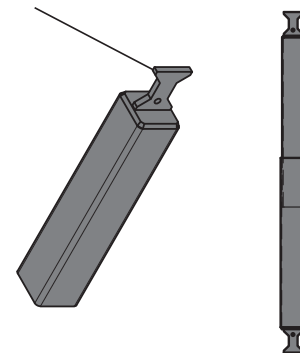

AS017 ACCURATE SAFETY TELESCOPIC HANDRAIL® 2

The **Accurate Safety Telescopic Handrail®** forms part of an innovative edge protection system for all stairs and stairwells. It connects with **Accurate Safety Stair Clamp®** and Posts and comes in a range of sizes to suit any configuration.

The **Accurate Safety Telescopic Handrail®** is hot-dip galvanised.

TYPICAL END DETAIL

KEY FACTS

PRODUCT CODE	AS017
PRODUCT NAME	Accurate Safety Telescopic Handrail 2
SIZES	345mm / 13.58"
WEIGHT	
ADJUSTMENT	
FINISH	Hot-dip galvanised

CERTIFIED TO:

BS EN 13374 CLASS A

OSHA 1926-502
ANSI/ASSE A10.18-2007