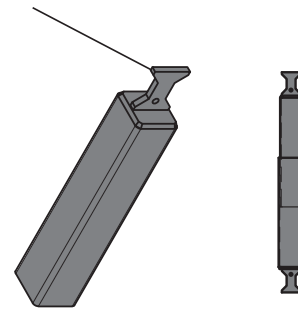

## AS016 ACCURATE SAFETY TELESCOPIC HANDRAIL® 1

The **Accurate Safety Telescopic Handrail®** forms part of an innovative edge protection system for all stairs and stairwells. It connects with **Accurate Safety Stair Clamp®** and Posts and comes in a range of sizes to suit any configuration.

The **Accurate Safety Telescopic Handrail®** is hot-dip galvanised.

TYPICAL END DETAIL

### KEY FACTS

PRODUCT CODE	AS016
PRODUCT NAME	Accurate Safety Telescopic Handrail 1
SIZES	222.5mm / 8.76"
WEIGHT	
ADJUSTMENT	
FINISH	Hot-dip galvanised