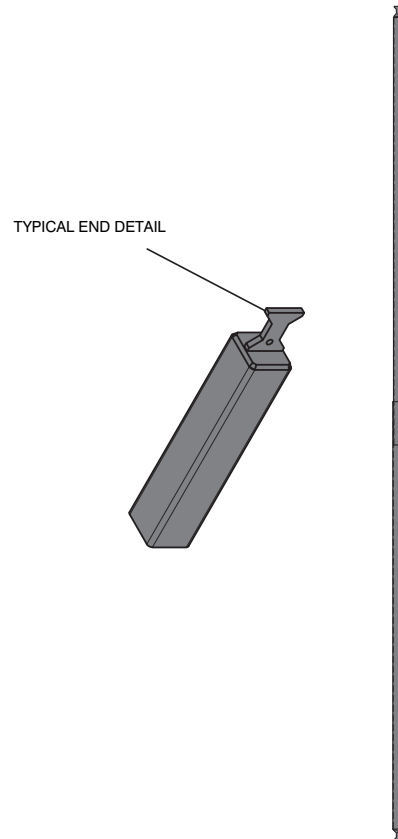

AS020 ACCURATE SAFETY TELESCOPIC HANDRAIL® 5

The **Accurate Safety Telescopic Handrail®** forms part of an innovative edge protection system for all stairs and stairwells. It connects with **Accurate Safety Stair Clamp®** and Posts and comes in a range of sizes to suit any configuration.

The **Accurate Safety Telescopic Handrail®** is hot-dip galvanised.

KEY FACTS

PRODUCT CODE	AS020
PRODUCT NAME	Accurate Safety Telescopic Handrail 5
SIZES	1970mm / 77.56"
WEIGHT	
ADJUSTMENT	
FINISH	Hot-dip galvanised

CERTIFIED TO:

BS EN 13374 CLASS A

OSHA 1926-502
ANSI/ASSE A10.18-2007