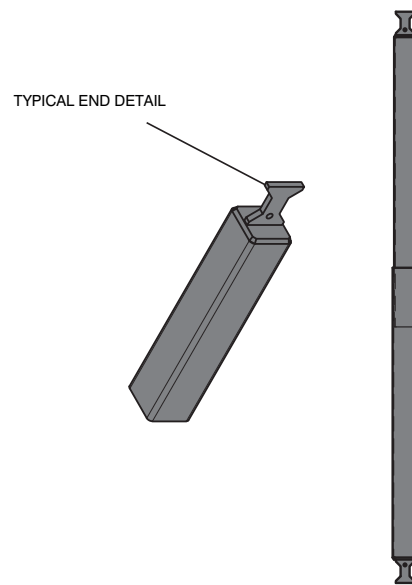

AS018 ACCURATE SAFETY TELESCOPIC HANDRAIL® 3

The **Accurate Safety Telescopic Handrail®** forms part of an innovative edge protection system for all stairs and stairwells. It connects with **Accurate Safety Stair Clamp®** and Posts and comes in a range of sizes to suit any configuration.

The **Accurate Safety Telescopic Handrail®** is hot-dip galvanised.

KEY FACTS

PRODUCT CODE	AS018
PRODUCT NAME	Accurate Safety Telescopic Handrail 3
SIZES	590mm / 23.23"
WEIGHT	
ADJUSTMENT	
FINISH	Hot-dip galvanised

CERTIFIED TO:

BS EN 13374 CLASS A

OSHA 1926-502
ANSI/ASSE A10.18-2007