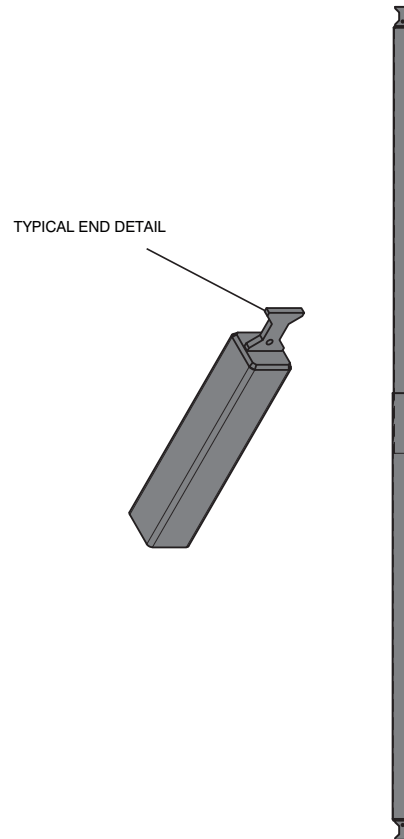

AS019 ACCURATE SAFETY TELESCOPIC HANDRAIL® 4

The **Accurate Safety Telescopic Handrail®** forms part of an innovative edge protection system for all stairs and stairwells. It connects with **Accurate Safety Stair Clamp®** and Posts and comes in a range of sizes to suit any configuration.

The **Accurate Safety Telescopic Handrail®** is hot-dip galvanised.

KEY FACTS

PRODUCT CODE	AS019
PRODUCT NAME	Accurate Safety Telescopic Handrail 4
SIZES	1060mm / 41.73"
WEIGHT	
ADJUSTMENT	
FINISH	Hot-dip galvanised

CERTIFIED TO:

BS EN 13374 CLASS A

OSHA 1926-502
ANSI/ASSE A10.18-2007